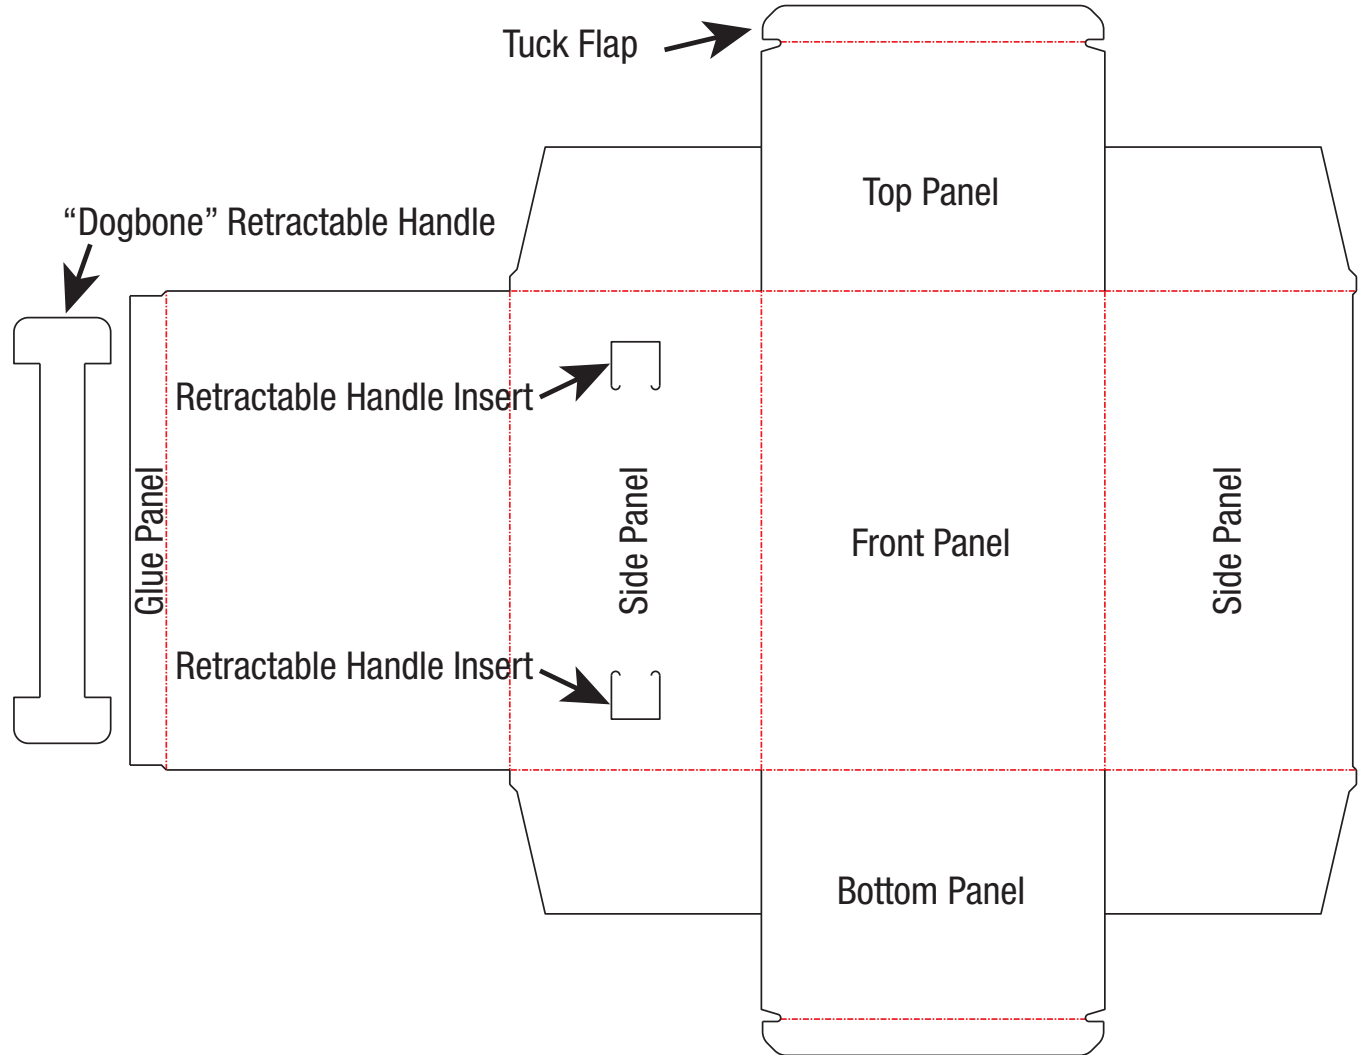

Dogbone Retractable Handle

This clear folding box features two cuts to insert and catch onto the handle ends. Dogbone handles are cut from the same material as the box. They are to be applied by hand and are an affordable alternative for companies looking to add handles to their packages.