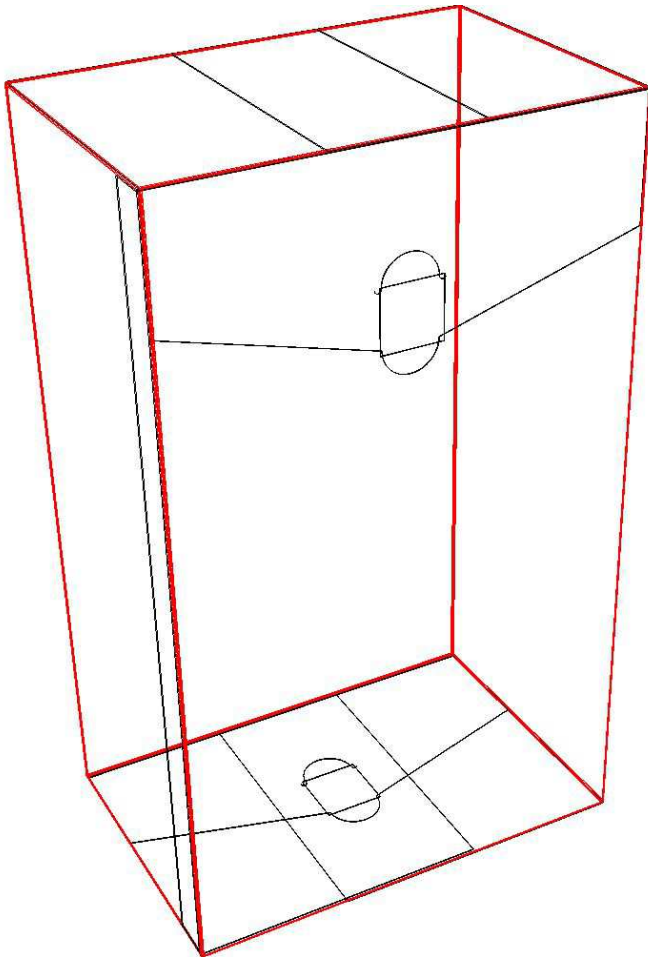

Greenleaf Overlap Lock

This style clear folding box features an overlapping greenleaf closure on the top. The same can be applied to the bottom. The two tabs of the greenleaf overlapping lock are inserted into the aperture on the back panel for a strong and secure lock.