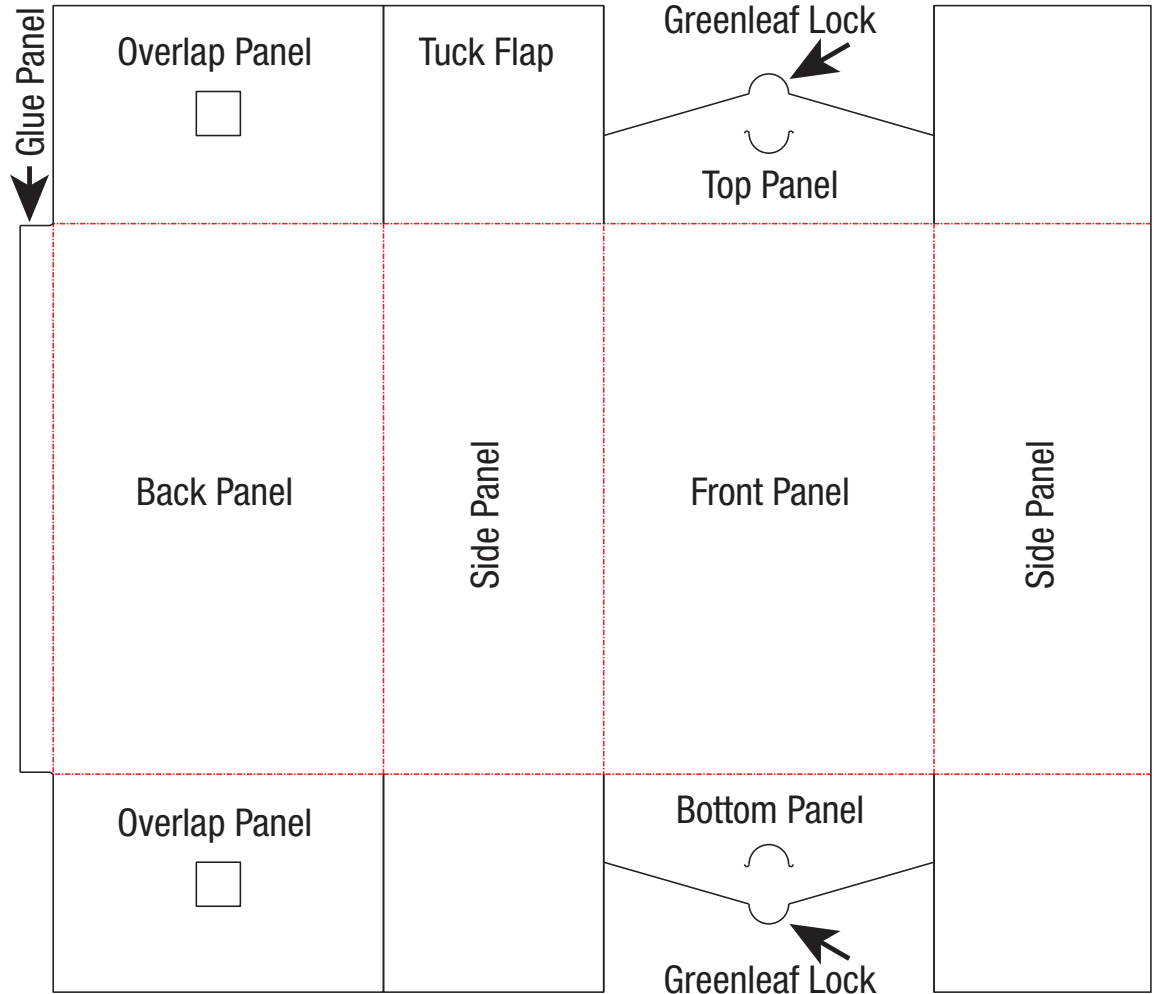

Greenleaf Overlap Lock

This style clear folding box features an overlapping greenleaf closure on the top. The same can be applied to the bottom. The two tabs of the greenleaf overlapping lock are inserted into the aperture on the back panel for a strong and secure lock.