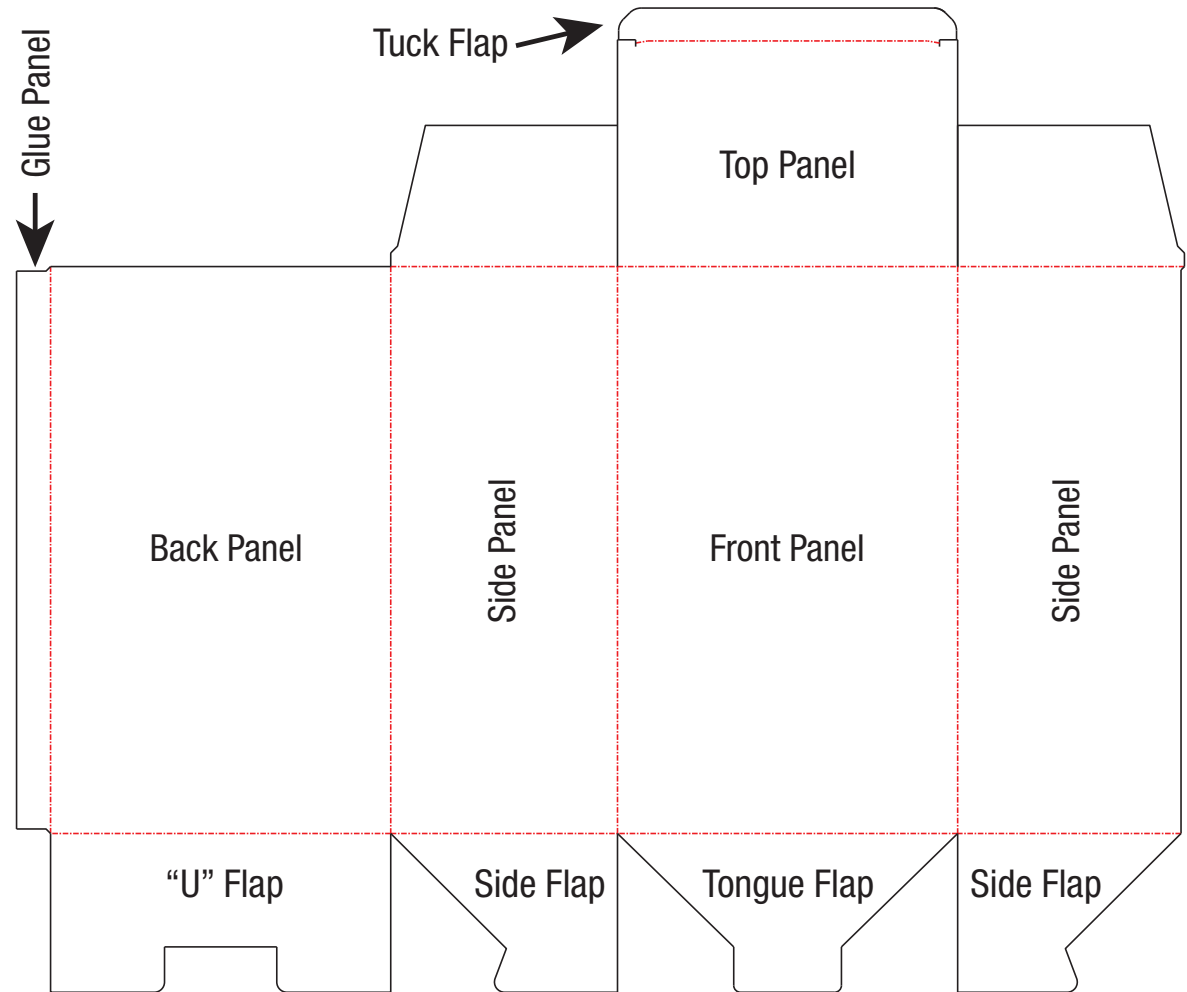

Straight Tuck 123 Bottom

This clear folding box style features a closure panel on the top that swings from the front to tuck into the back. The 123 bottom closes in 3 steps, fold in “U”, fold in sides and fold in tongue.