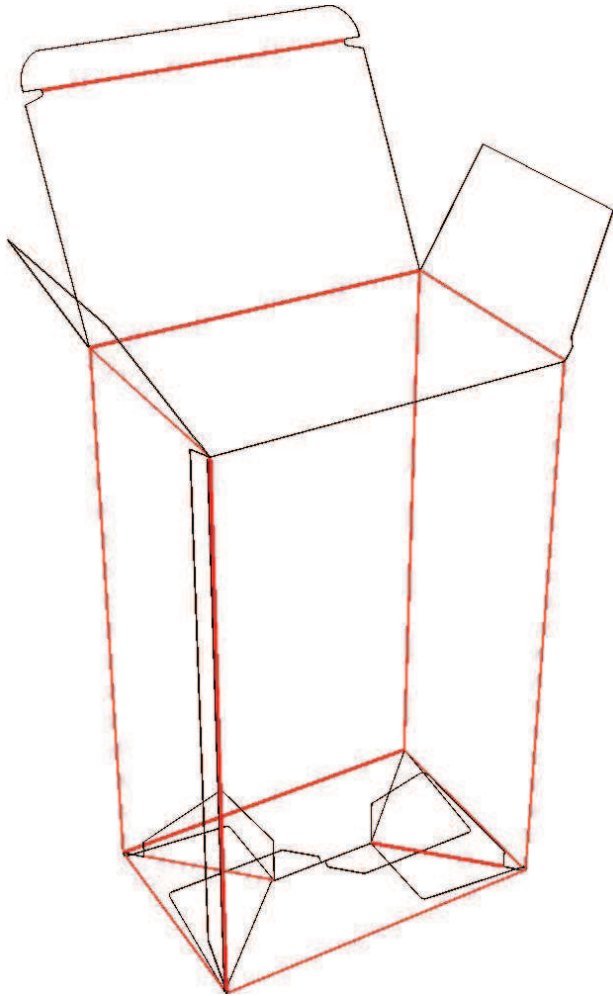

# Auto Locking Bottom

This is a pre-glued closure that allows the clear folding box to fold down flat, but then the bottom locks into place when the carton is popped open. The glued flaps automatically position themselves to close and lock.