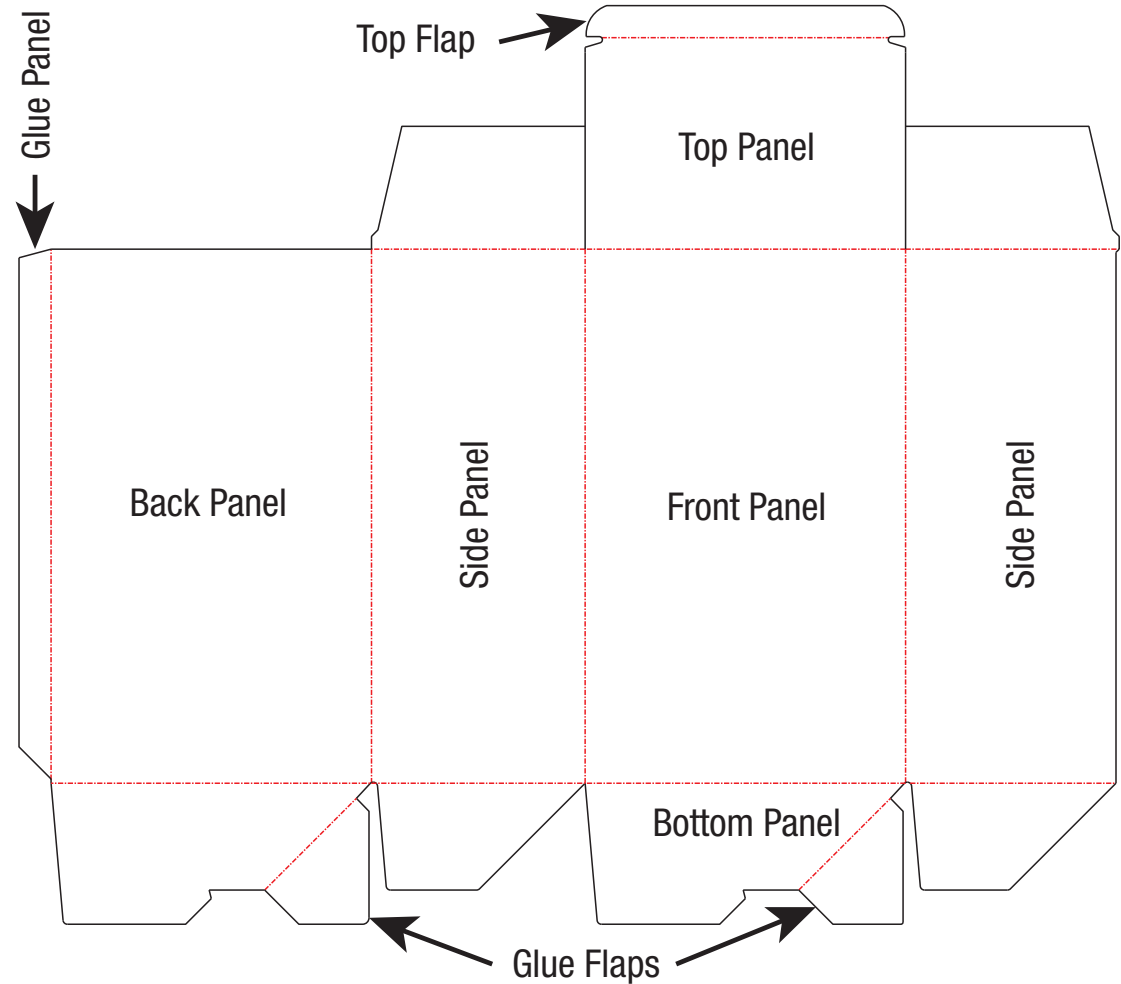

# Auto Locking Bottom

This is a pre-glued closure that allows the clear folding box to fold down flat, but then the bottom locks into place when the carton is popped open. The glued flaps automatically position themselves to close and lock.