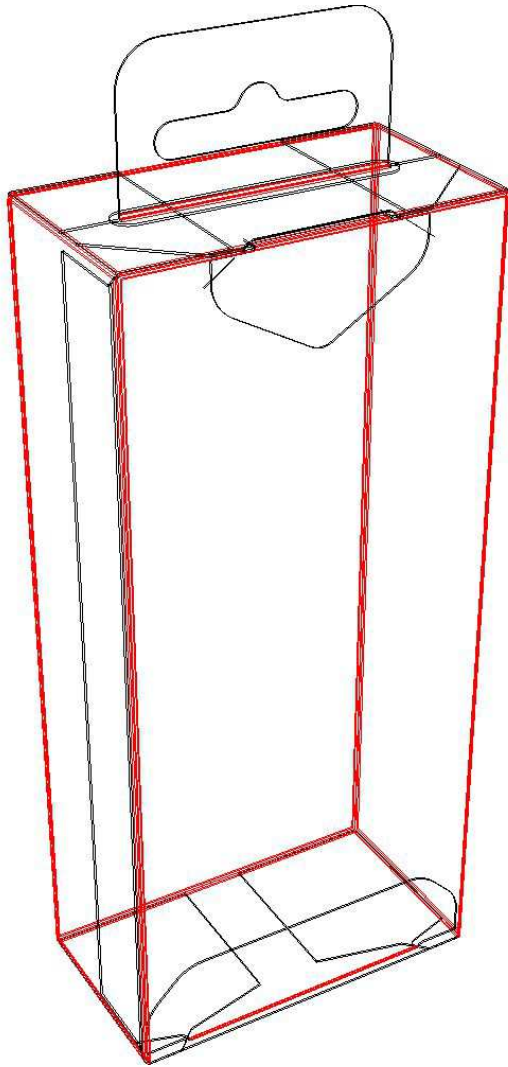

Centre Hanger with Dagger Lock

This clear folding box features a closure panel on the top that closes over the hanger. The hanger pulls through to hang in the middle at the top. The dagger tucks into the top of the back panel.