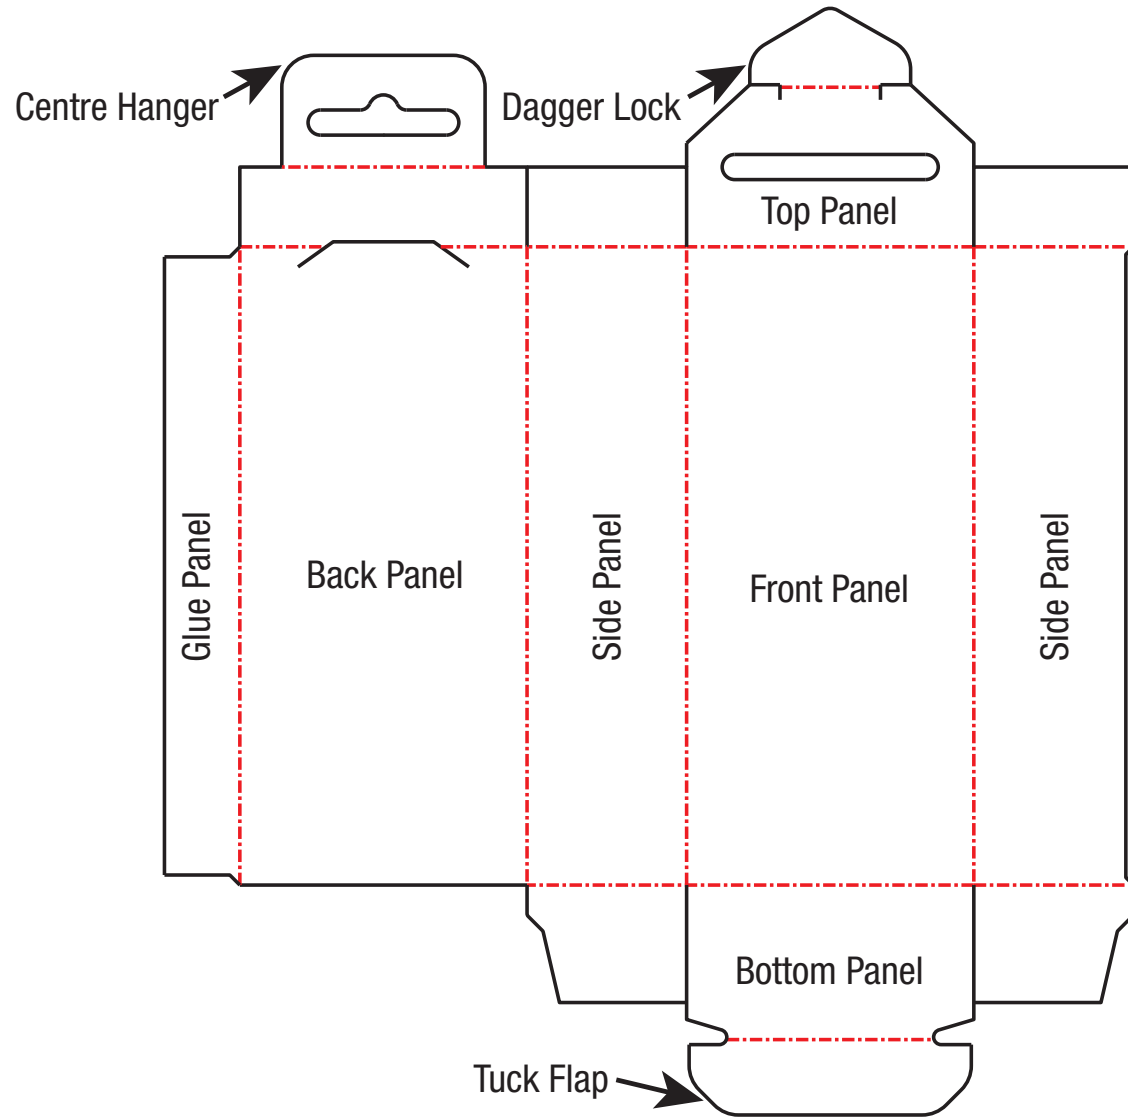

Centre Hanger with Dagger Lock

This clear folding box features a closure panel on the top that closes over the hanger. The hanger pulls through to hang in the middle at the top. The dagger tucks into the top of the back panel.