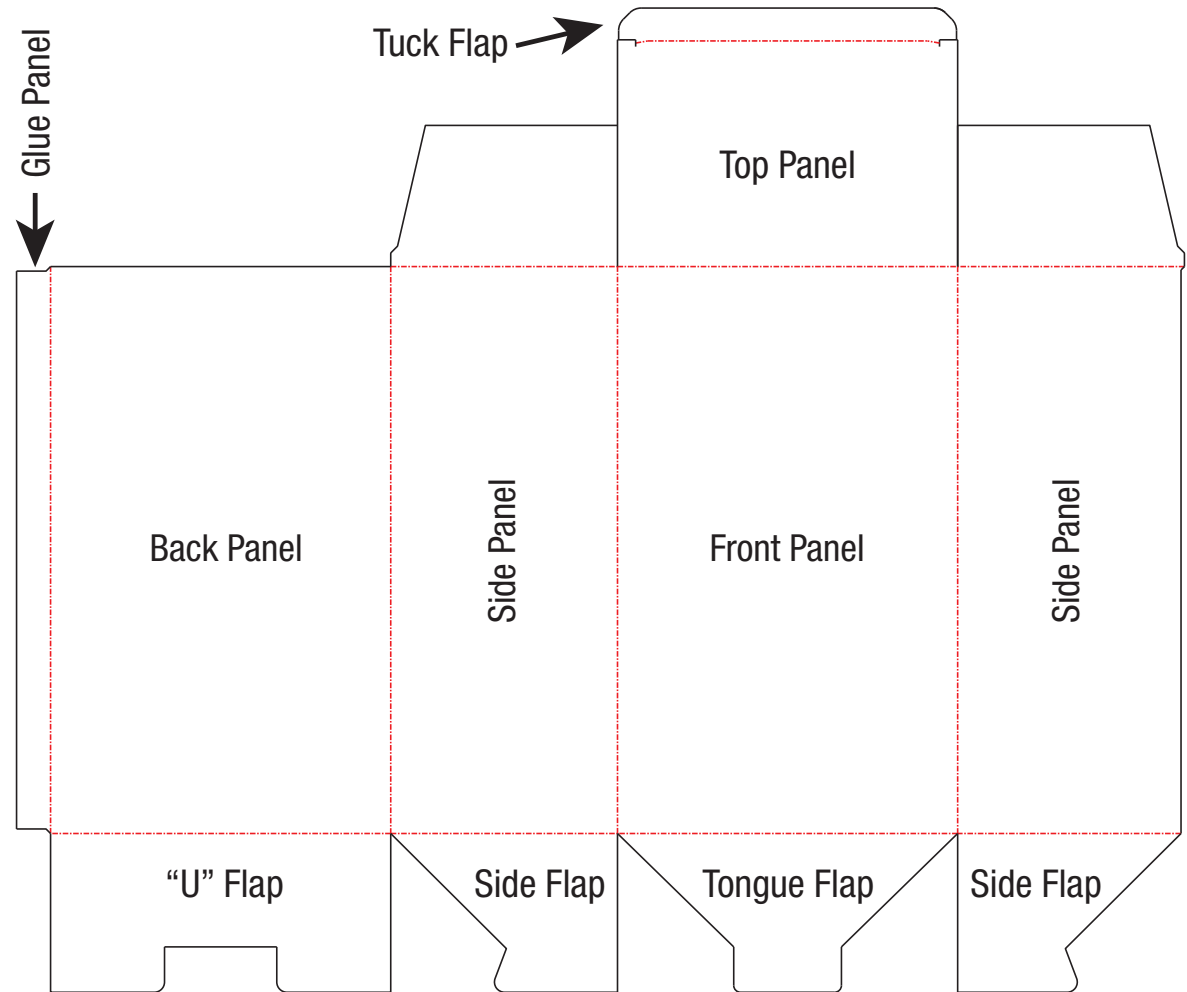

Straight Tuck 123 Bottom

This clear folding box style features a closure panel on the top that swings from the front to tuck into the back. The 123 bottom closes in 3 steps, fold in “U”, fold in sides and fold in tongue.